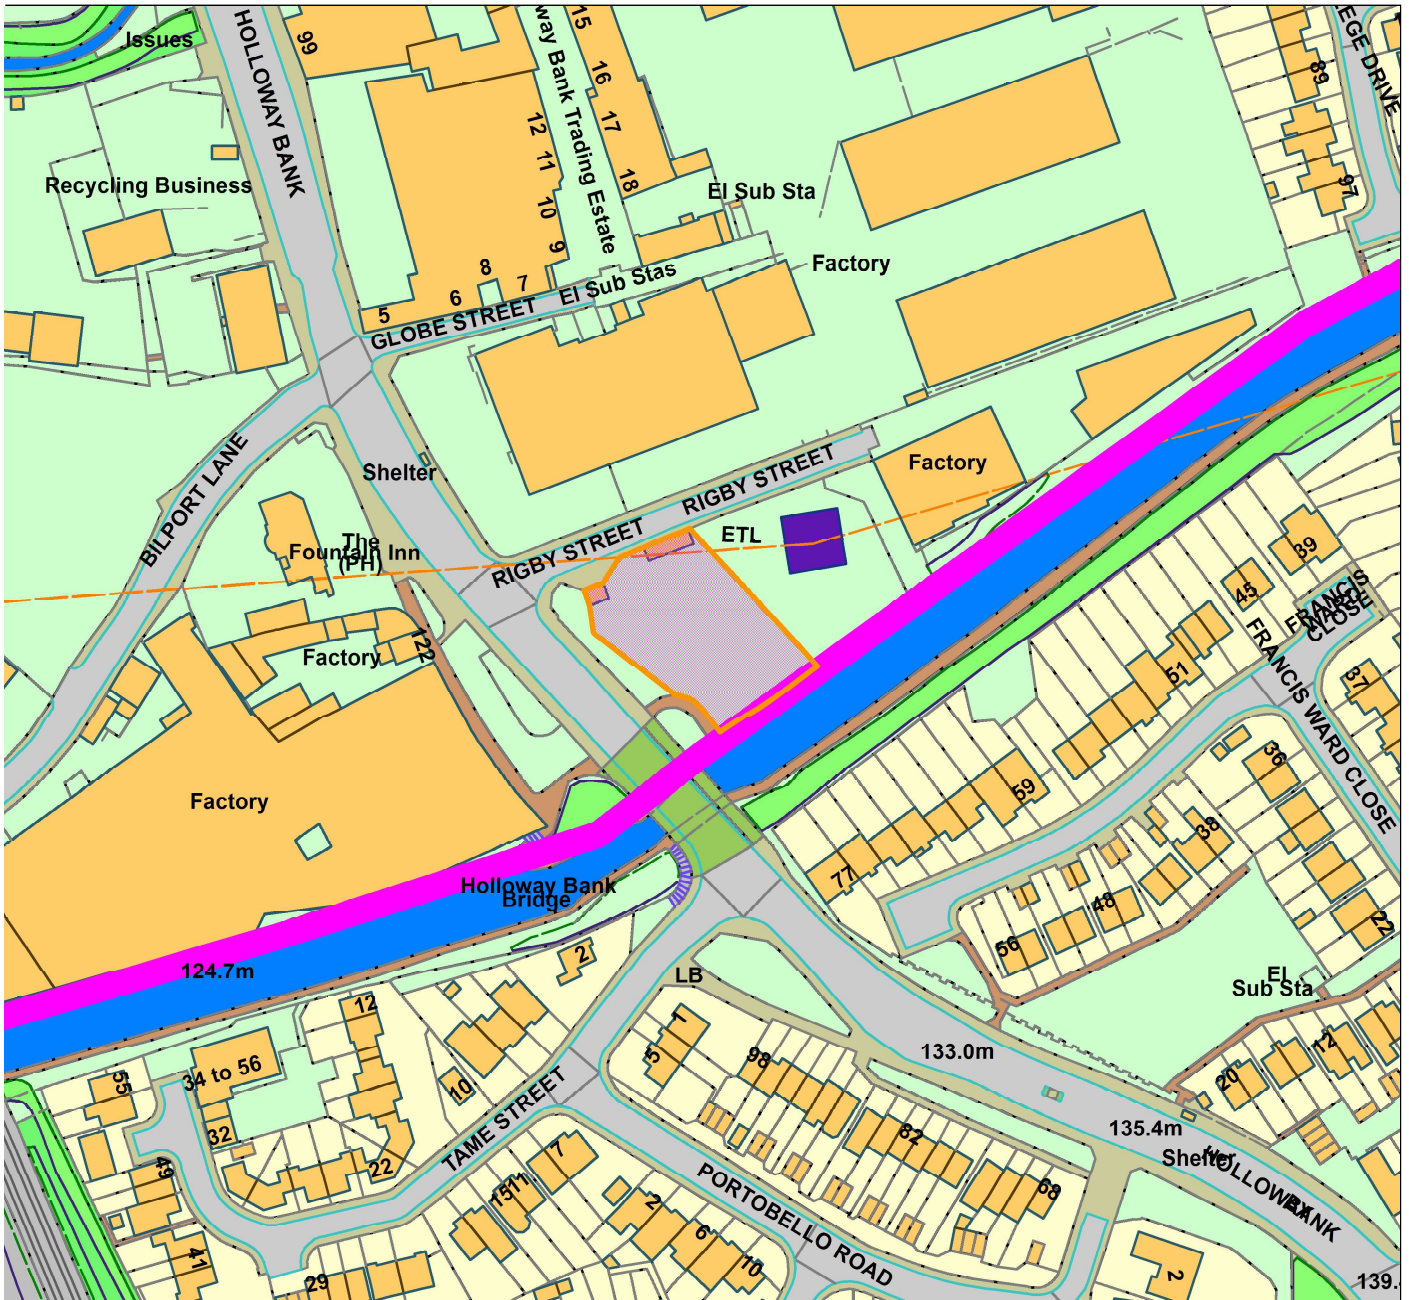

Location Plan  
Tato Cargo Ltd, Rigby St, W'Bury

**Legend**

© Crown copyright and database rights 2019  
Ordnance Survey Licence No 100023119

Organisation	Sandwell MBC
Department	Development Management
Comments	DC/22/67520
Date	21 November 2023
OS Licence No	